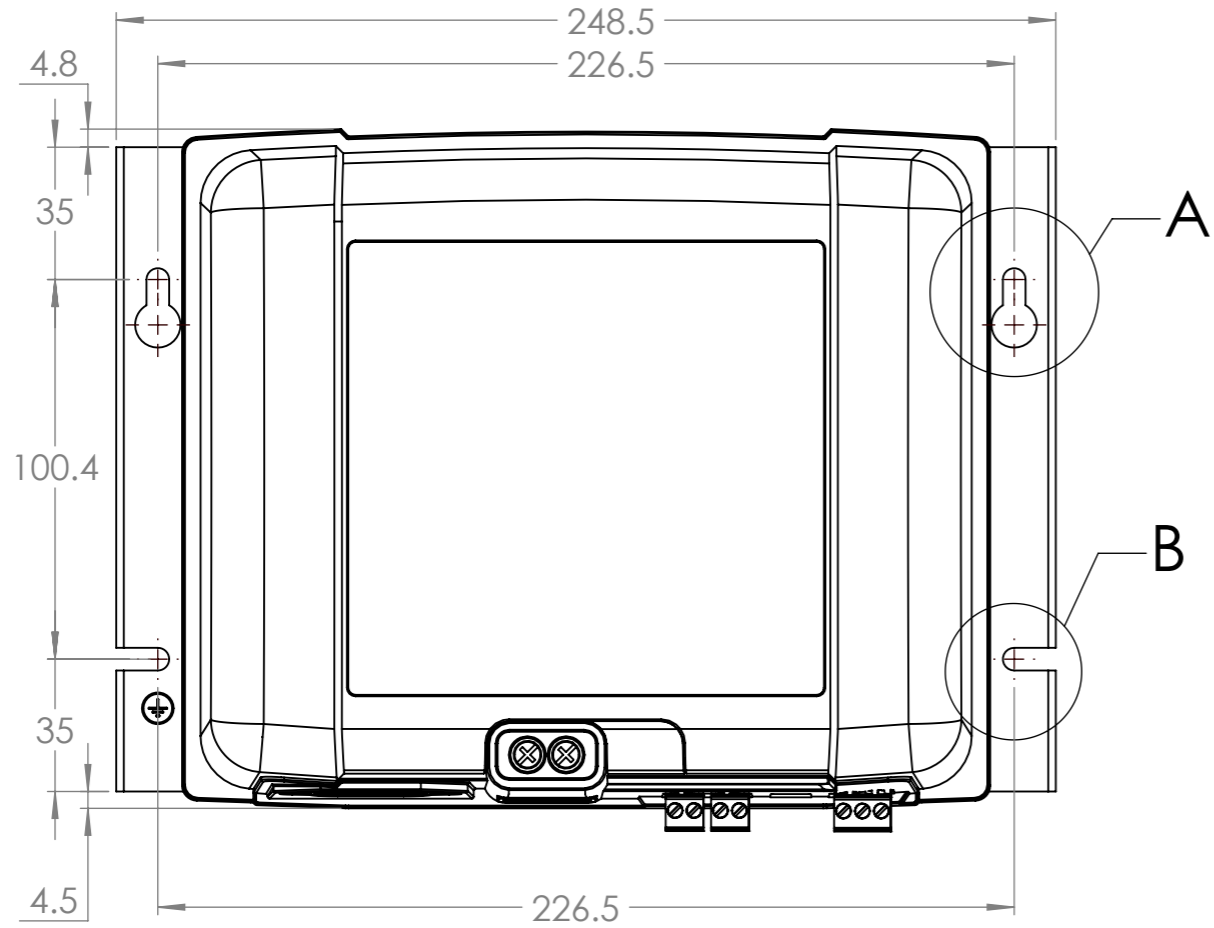

| Dimension Drawing - Smart IP43 Charger (1+1) |                               |          |
|--|-------------------------------|----------|
| PSC123051095                                 | Smart IP43 Charger 12/30(1+1) | 120-240V |
| PSC125051095                                 | Smart IP43 Charger 12/50(1+1) | 120-240V |
| PSC241651095                                 | Smart IP43 Charger 24/16(1+1) | 120-240V |
| PSC242551095                                 | Smart IP43 Charger 24/25(1+1) | 120-240V |

**DETAIL A**  
SCALE 1 : 1

**DETAIL B**  
SCALE 1 : 1

Dimensions in mm