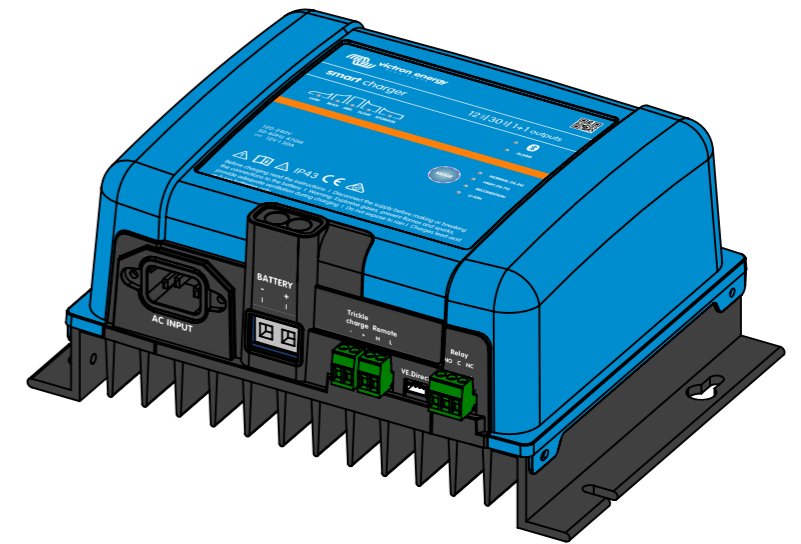

| Dimension Drawing - Smart IP43 Charger (1+1) |                               |          |
|--|-------------------------------|----------|
| PSC123051095                                 | Smart IP43 Charger 12/30(1+1) | 120-240V |
| PSC125051095                                 | Smart IP43 Charger 12/50(1+1) | 120-240V |
| PSC241651095                                 | Smart IP43 Charger 24/16(1+1) | 120-240V |
| PSC242551095                                 | Smart IP43 Charger 24/25(1+1) | 120-240V |

**DETAIL A**  
SCALE 1 : 1

**DETAIL B**  
SCALE 1 : 1

Dimensions in mm