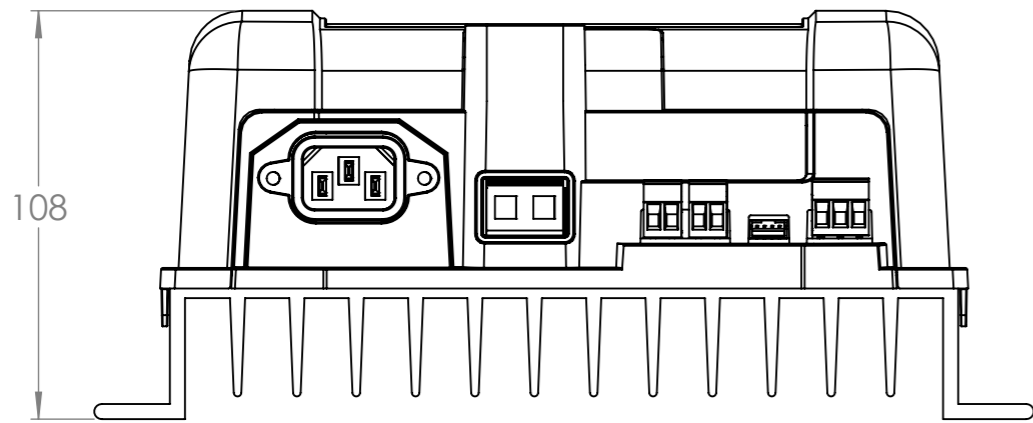

| Dimension Drawing - Smart IP43 Charger (1+1) |                               |          |
|--|-------------------------------|----------|
| PSC123051095                                 | Smart IP43 Charger 12/30(1+1) | 120-240V |
| PSC125051095                                 | Smart IP43 Charger 12/50(1+1) | 120-240V |
| PSC241651095                                 | Smart IP43 Charger 24/16(1+1) | 120-240V |
| PSC242551095                                 | Smart IP43 Charger 24/25(1+1) | 120-240V |

**DETAIL A**  
SCALE 1 : 1

**DETAIL B**  
SCALE 1 : 1

Dimensions in mm