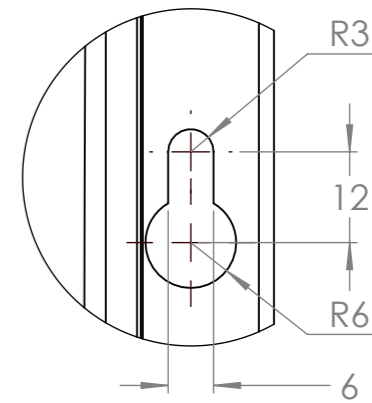

| Dimension Drawing - Smart IP43 Charger (1+1) |                               |          |
|--|-------------------------------|----------|
| PSC123051095                                 | Smart IP43 Charger 12/30(1+1) | 120-240V |
| PSC125051095                                 | Smart IP43 Charger 12/50(1+1) | 120-240V |
| PSC241651095                                 | Smart IP43 Charger 24/16(1+1) | 120-240V |
| PSC242551095                                 | Smart IP43 Charger 24/25(1+1) | 120-240V |

**DETAIL A**  
SCALE 1 : 1

**DETAIL B**  
SCALE 1 : 1

Dimensions in mm