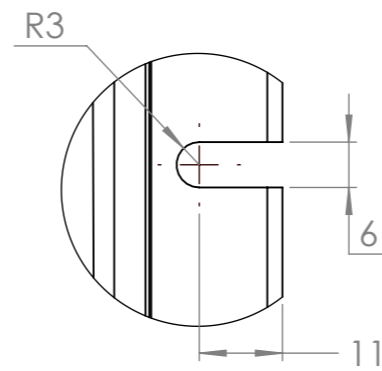

| Dimension Drawing - Smart IP43 Charger (1+1) |                               |          |
|--|-------------------------------|----------|
| PSC123051095                                 | Smart IP43 Charger 12/30(1+1) | 120-240V |
| PSC125051095                                 | Smart IP43 Charger 12/50(1+1) | 120-240V |
| PSC241651095                                 | Smart IP43 Charger 24/16(1+1) | 120-240V |
| PSC242551095                                 | Smart IP43 Charger 24/25(1+1) | 120-240V |

**DETAIL A**  
SCALE 1 : 1

**DETAIL B**  
SCALE 1 : 1

Dimensions in mm