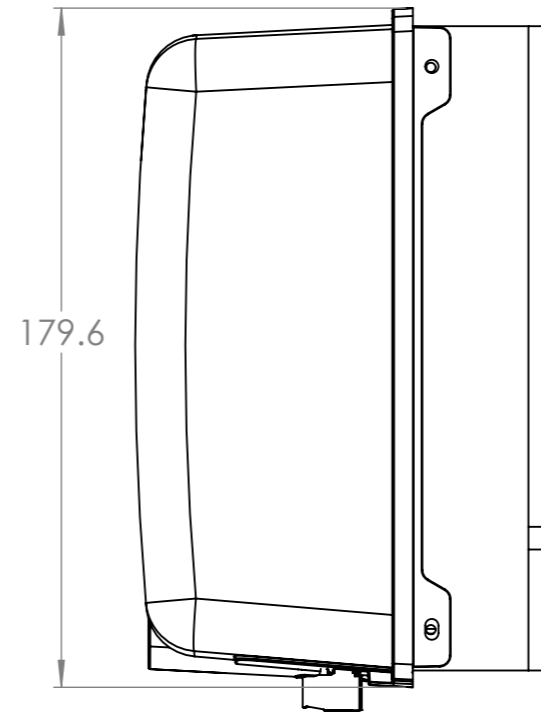

| Dimension Drawing - Smart IP43 Charger (1+1) |                               |          |
|--|-------------------------------|----------|
| PSC123051095                                 | Smart IP43 Charger 12/30(1+1) | 120-240V |
| PSC125051095                                 | Smart IP43 Charger 12/50(1+1) | 120-240V |
| PSC241651095                                 | Smart IP43 Charger 24/16(1+1) | 120-240V |
| PSC242551095                                 | Smart IP43 Charger 24/25(1+1) | 120-240V |

**DETAIL A**  
SCALE 1 : 1

**DETAIL B**  
SCALE 1 : 1

Dimensions in mm